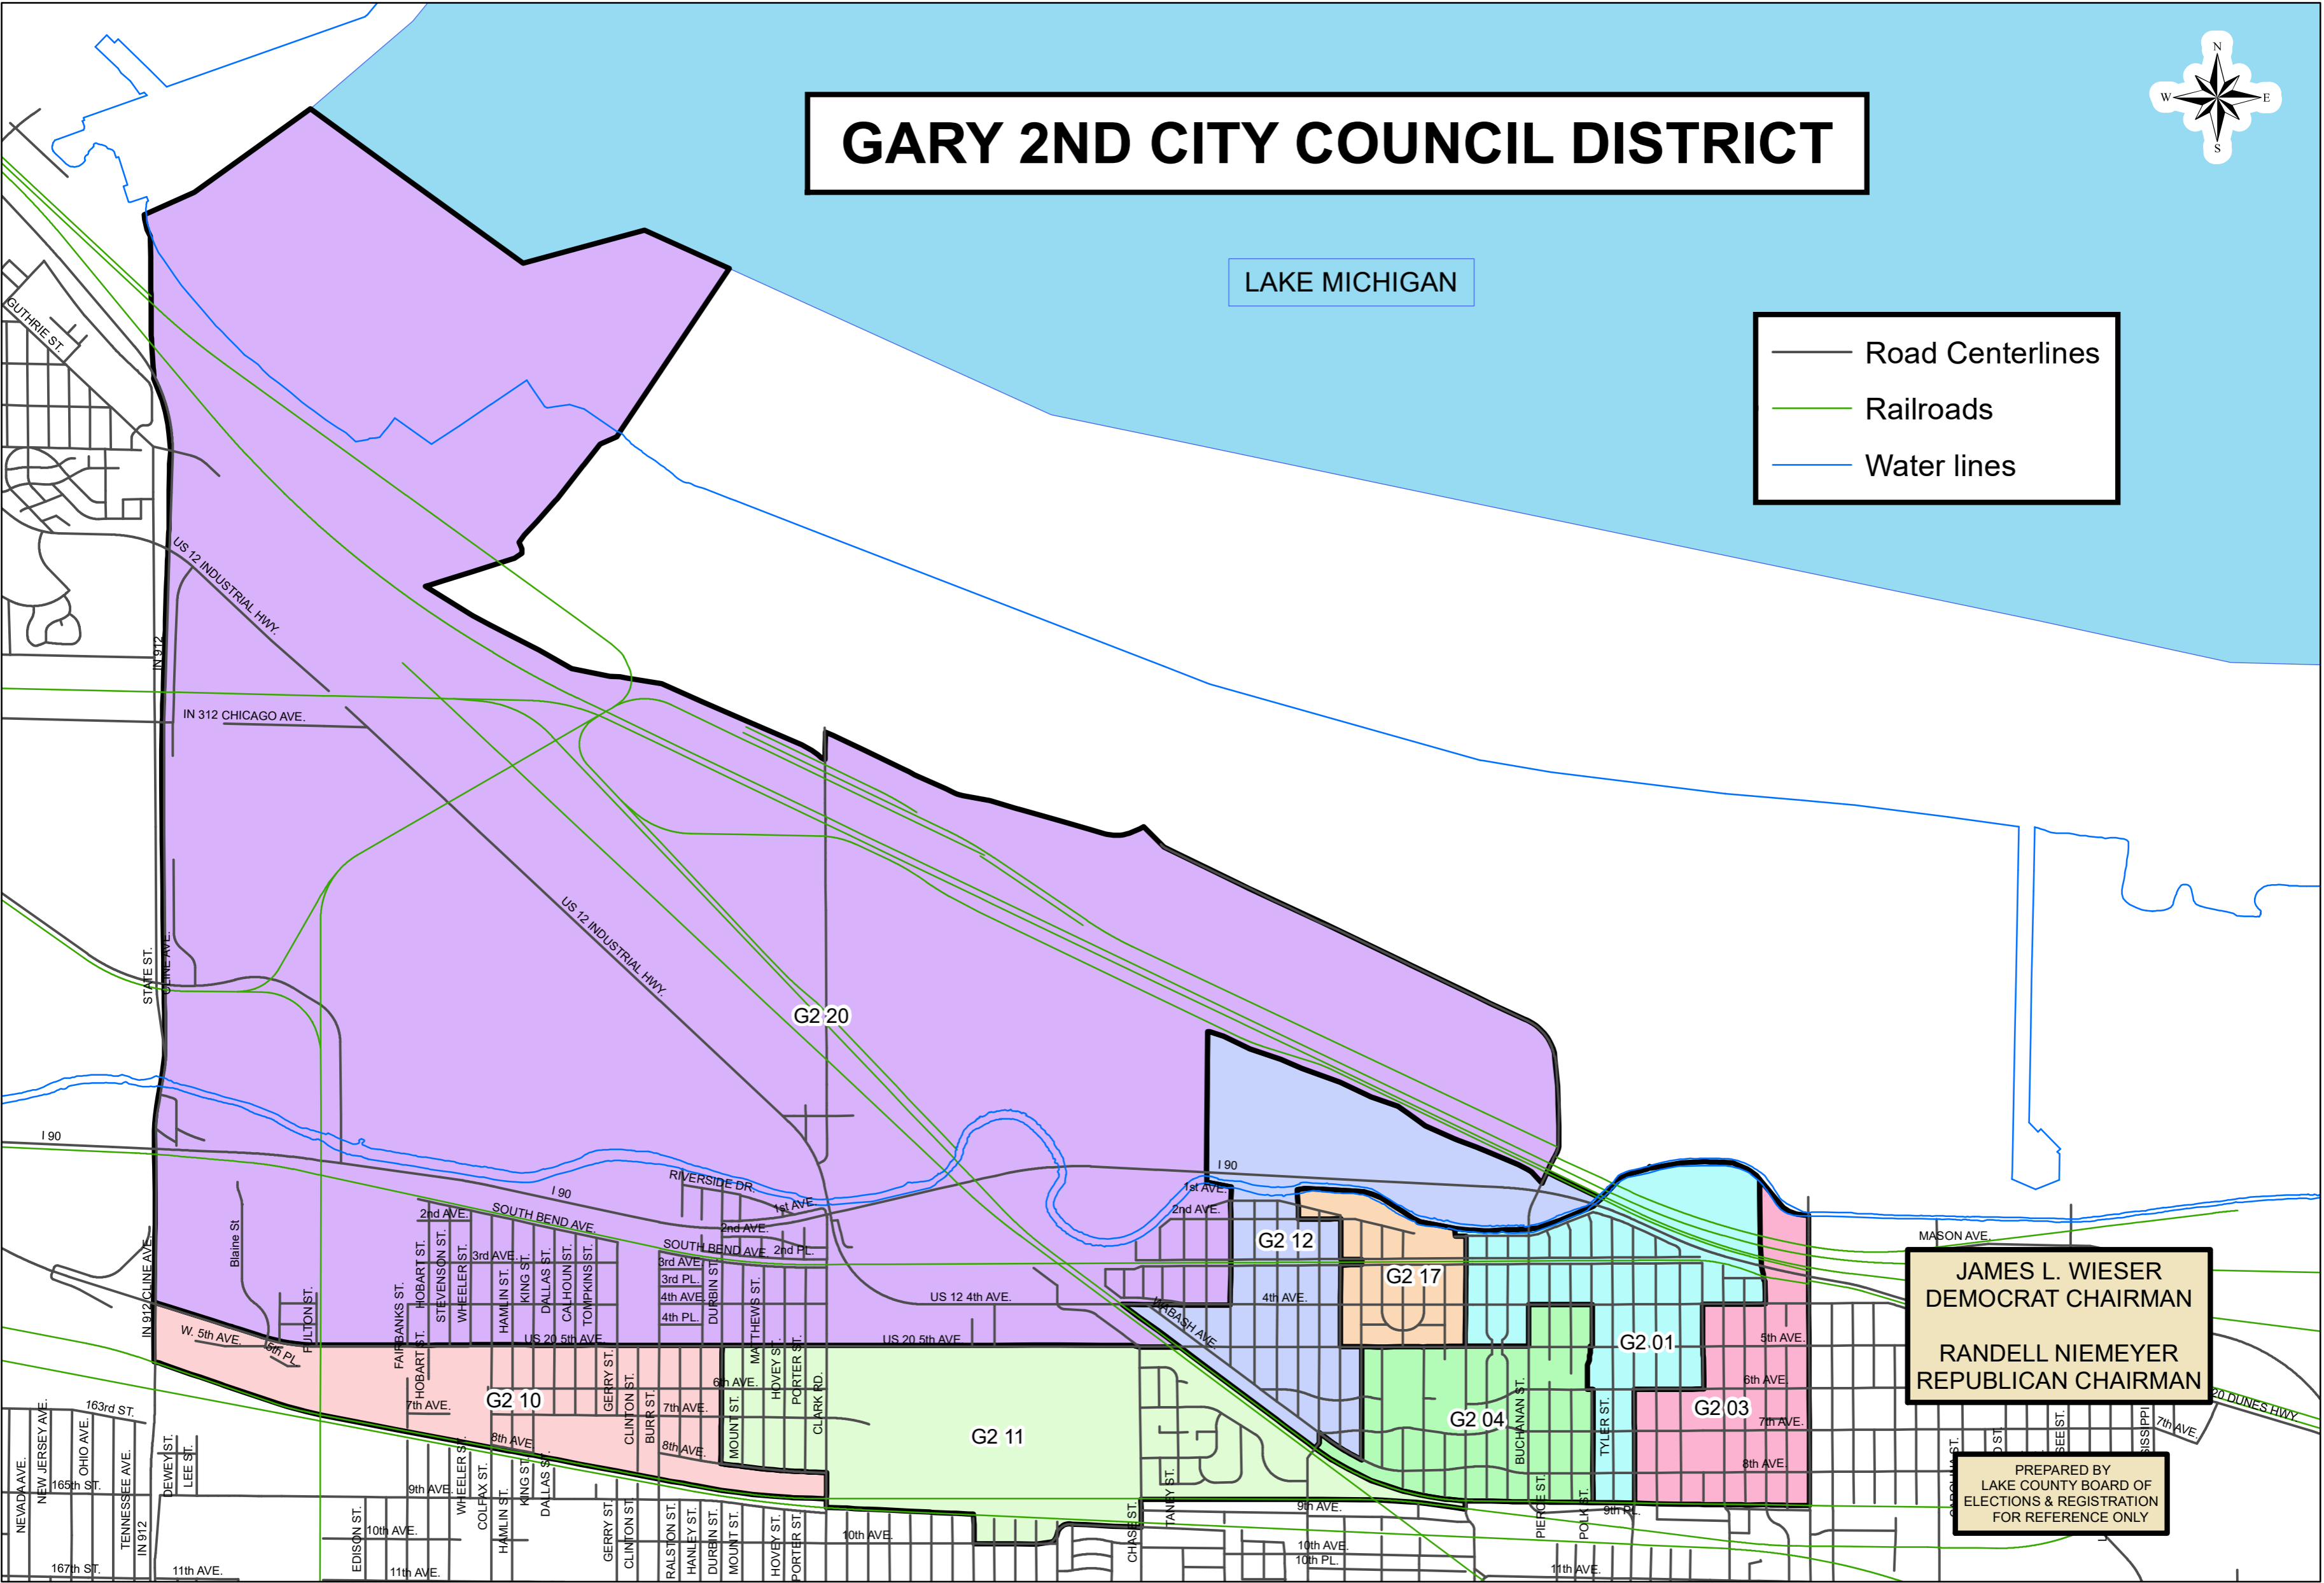

GARY 2ND CITY COUNCIL DISTRICT

LAKE MICHIGAN

— Road Centerlines
— Railroads
— Water lines

JAMES L. WIESER
DEMOCRAT CHAIRMAN
RANDELL NIEMEYER
REPUBLICAN CHAIRMAN

PREPARED BY
LAKE COUNTY BOARD OF
ELECTIONS & REGISTRATION
FOR REFERENCE ONLY